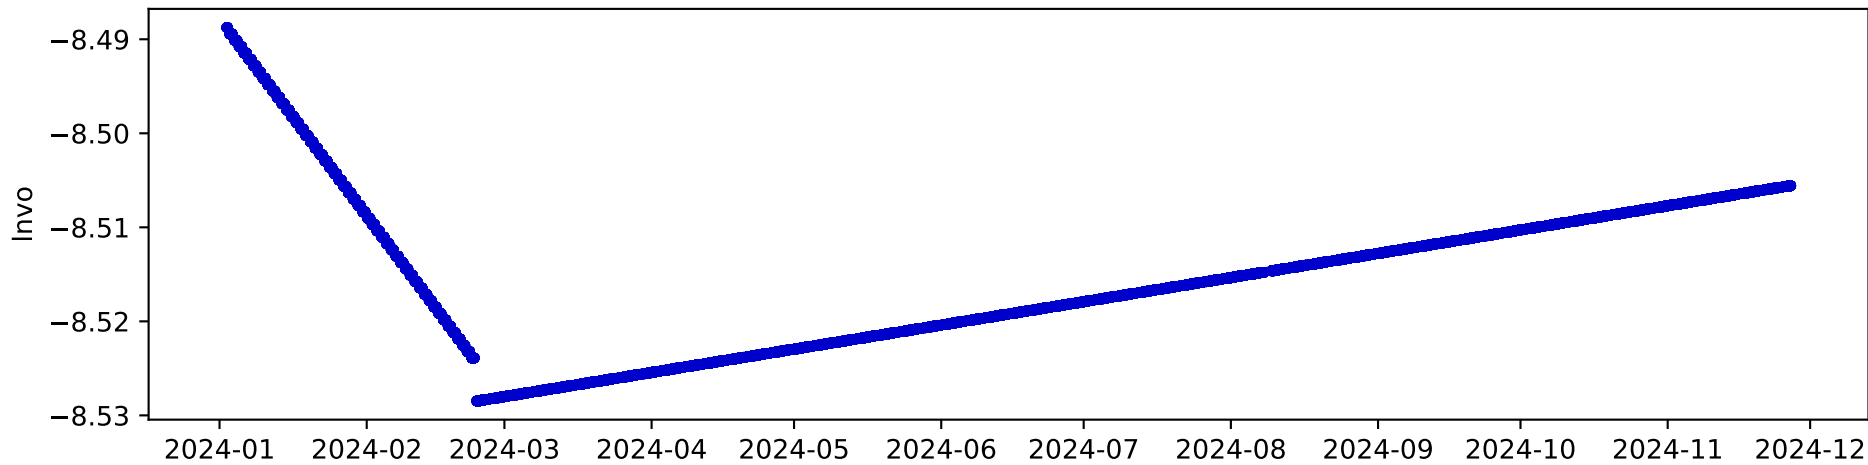

CTIO Data Plots

calibration constant, Invo

total optical depth