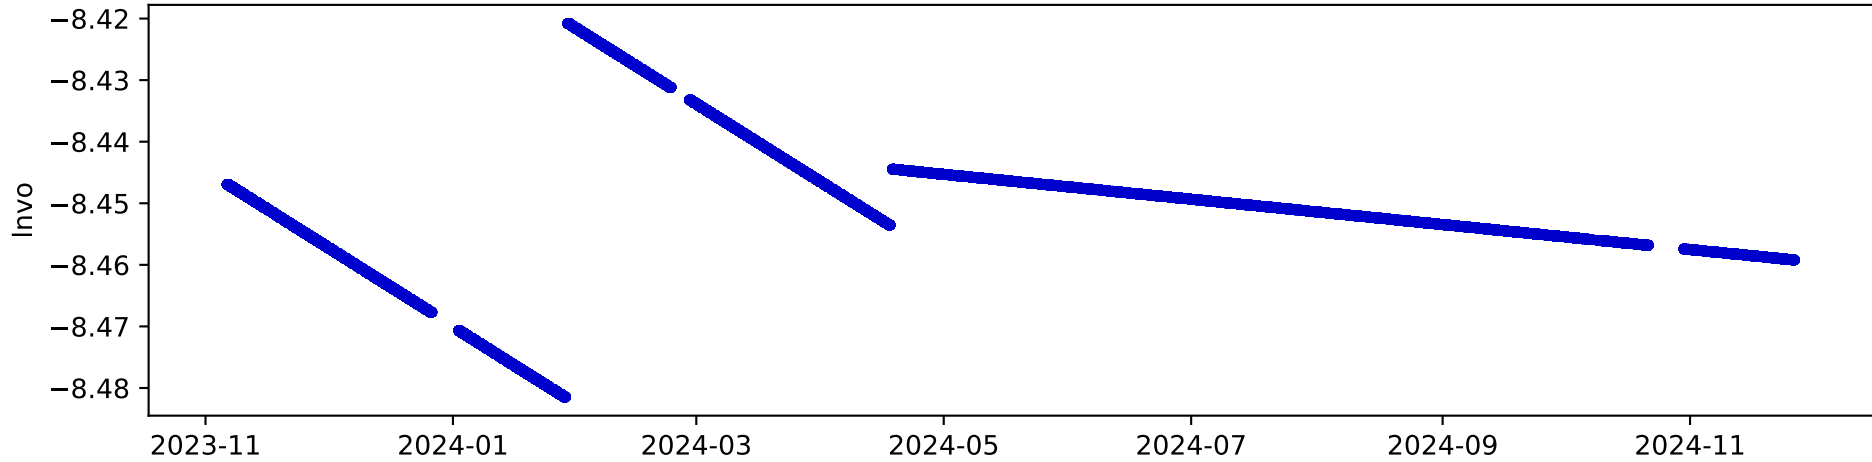

# ELEoncito Data Plots

calibration constant, Invo

total optical depth