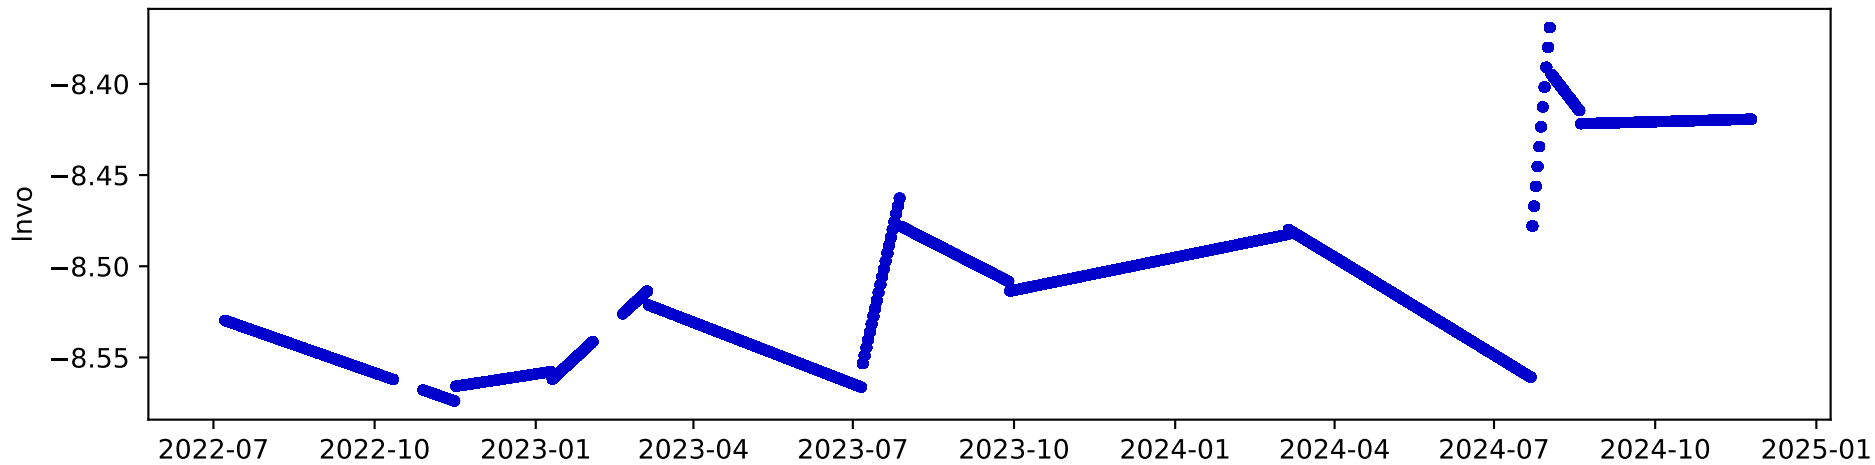

MagdalenaRidge Data Plots

calibration constant, Invo

total optical depth